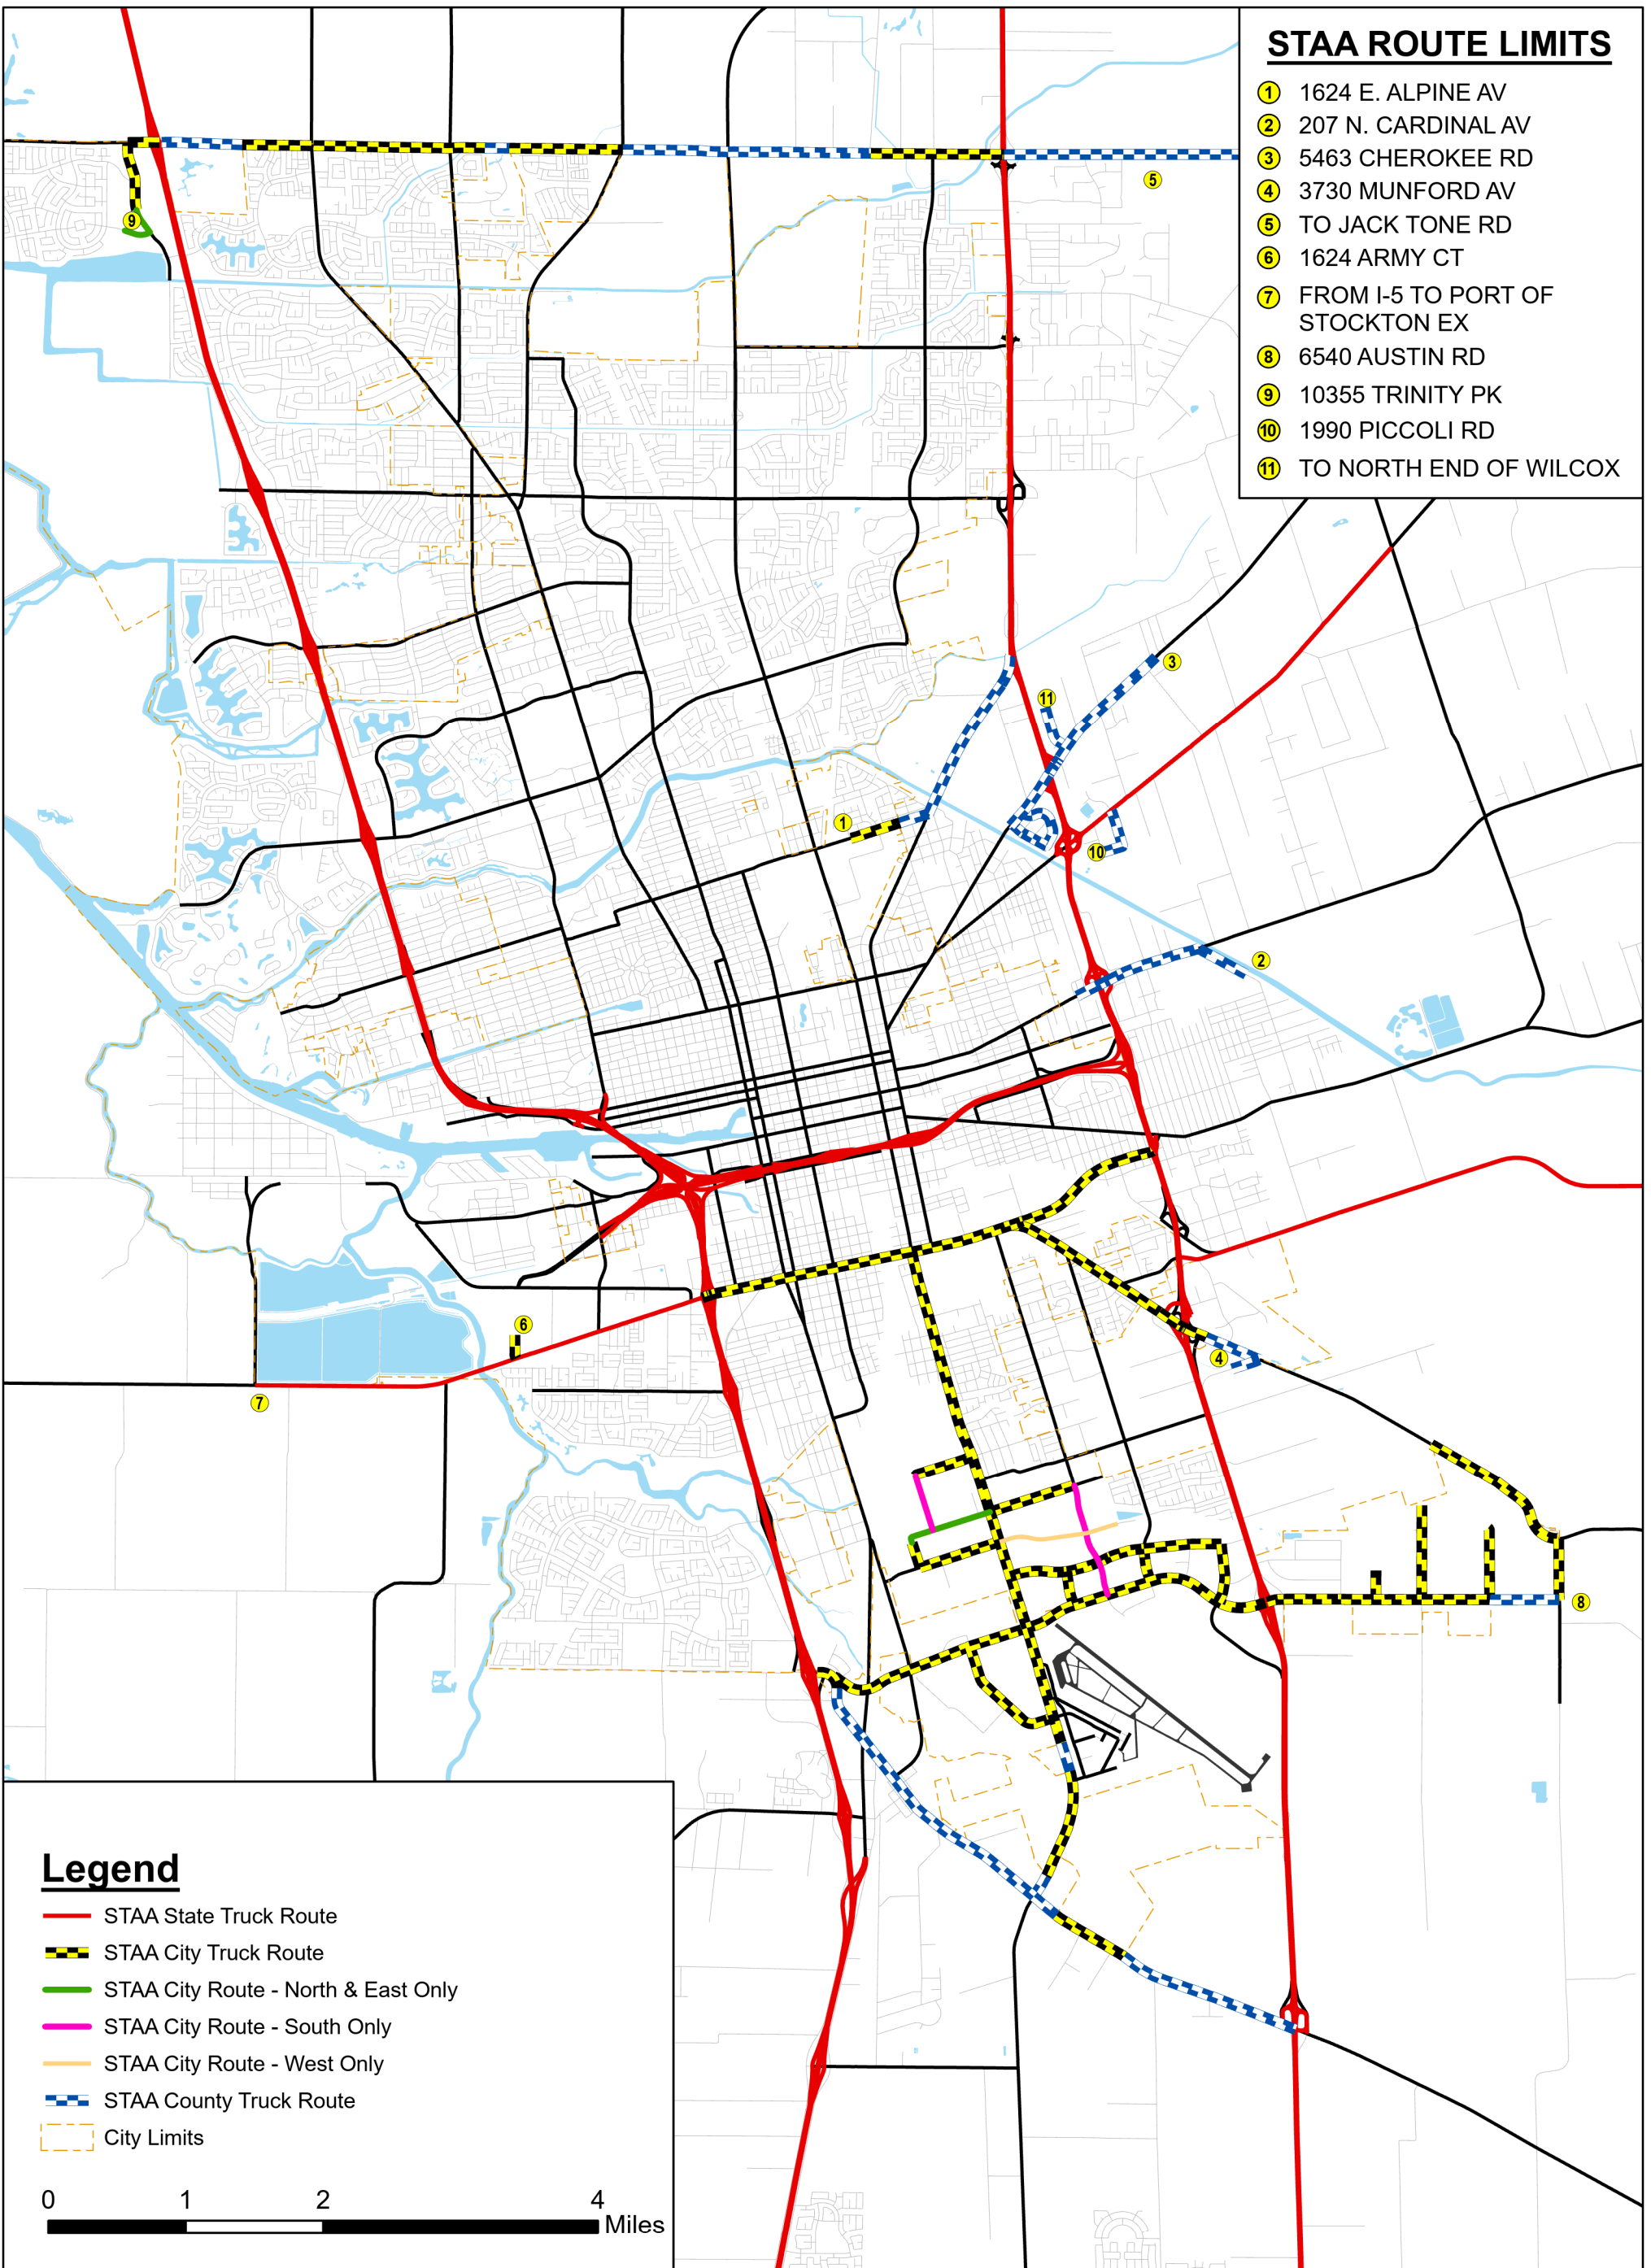

## STAA ROUTE LIMITS

- ① 1624 E. ALPINE AV
- ② 207 N. CARDINAL AV
- ③ 5463 CHEROKEE RD
- ④ 3730 MUNFORD AV
- ⑤ TO JACK TONE RD
- ⑥ 1624 ARMY CT
- ⑦ FROM I-5 TO PORT OF STOCKTON EX
- ⑧ 6540 AUSTIN RD
- ⑨ 10355 TRINITY PK
- ⑩ 1990 PICCOLI RD
- ⑪ TO NORTH END OF WILCOX

## Legend

- STAA State Truck Route
- - - STAA City Truck Route
- STAA City Route - North & East Only
- STAA City Route - South Only
- STAA City Route - West Only
- - - STAA County Truck Route
- - - City Limits

0 1 2 4 Miles

August 2021

# STAA TRUCK ROUTES